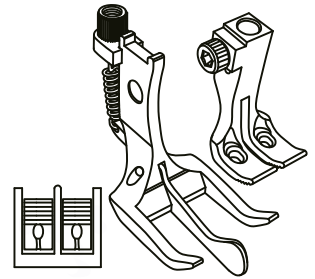

SPRING TYPE CENTER GUIDING FEET

ITEM CODE	SIZE
J7R00796	5MM
J7R00797	6MM
J7R00798	8MM
J7R00799	10MM
J7R00800	12MM