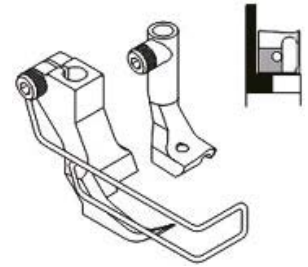

FEET SET WITH CORDING GROOVE ON THE RIGHT OF THE NEEDLE

ITEM CODE	SIZE
J7R00099	3.2MM
J7R00100	4.8MM
J7R00101	6.4MM