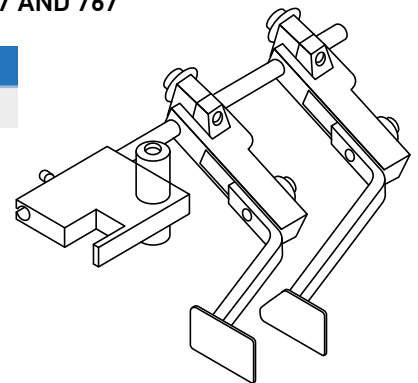

MAXIMUM ADJUSTABLE HEIGHT: 100MM LONG STRAIGHT GUIDE & 14MM DIAMETER ROLLER GUIDE

ITEM CODE

J7R00715

EXTRA LONG GUIDING 120MM

ITEM CODE

J7R00716

4MM AND 11MM DIAMETER ROLLER GUIDE

ITEM CODE