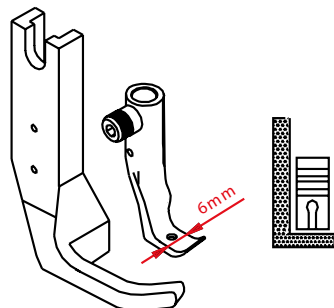

FOR ZIPPING

ITEM CODE

J7R00550