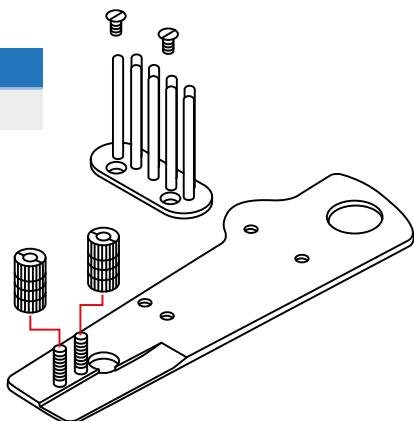

DOUBLE NEEDLE GAUGE SET FOR 346

ITEM CODE	SIZE
J7R00785	3.2MM
J7R00786	4.8MM
J7R00787	6.4MM

BINDING BRACKET

ITEM CODE

J7R00788

BINDING BRACKET FOR 1245

ITEM CODE

J7R00789