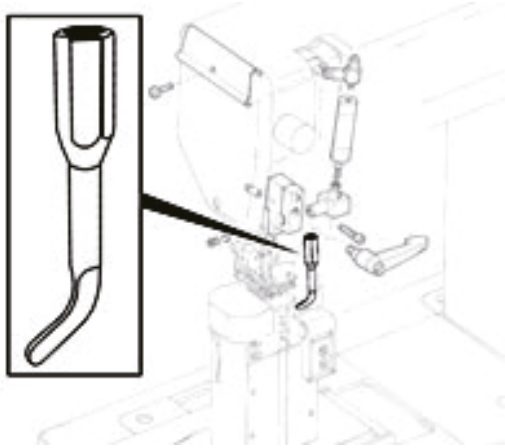

GUIDING KNIFE FOR DECORATIVE TOPSTITCHING

ITEM CODE

J7R00505