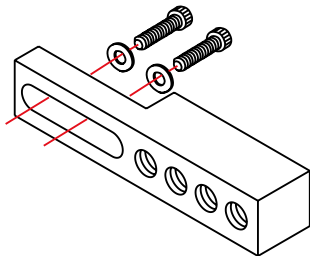

FEET SET FOR BINDING

ITEM CODE

J7R01038

FEET SET

ITEM CODE

J7R01039