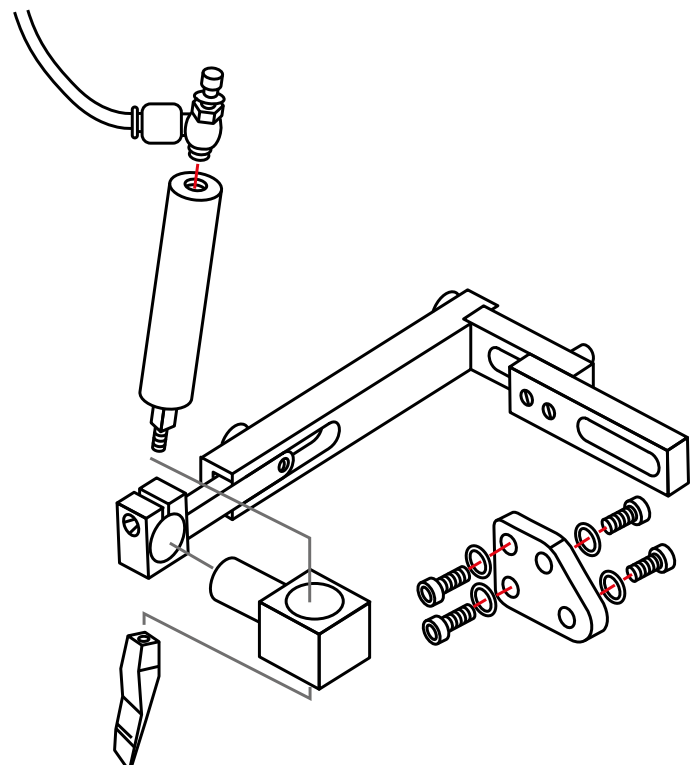

PNEUMATIC GUIDING SET FOR 868

ITEM CODE

J7R00503