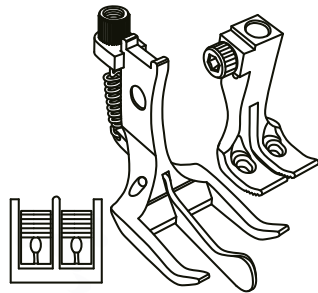

SPRING TYPE CENTER GUIDING FEET

ITEM CODE	SIZE
J7R00801	1/4"
J7R00802	3/8"
J7R00803	1/2"
J7R00804	5/8"