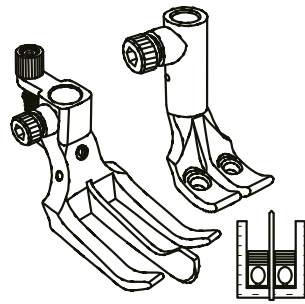

SPRING TYPE CENTER GUIDE FEET SET

ITEM CODE	SIZE
J7R00145	5MM
J7R00146	6MM
J7R00147	8MM
J7R00148	10MM
J7R00149	12MM
J7R00150	14MM
J7R00151	16MM