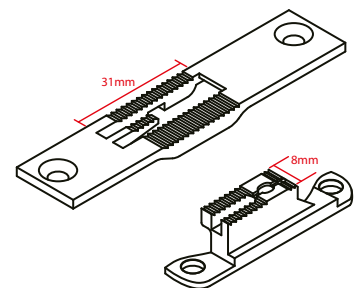

J7R00134

FEED DOG AND THROAT PLATE

ITEM CODE

J7R00135

Enable the binder and rocking with moving arm J7R00020

467/767 EDGE CUTTING GAUGE SET

ITEM CODE	SIZE
J7R00136	3.0MM
J7R00137	4.8MM

NEEDLE PLATE FOR 767-KFA-373-RAF-HP MAX STITCH LENGTH 9MM