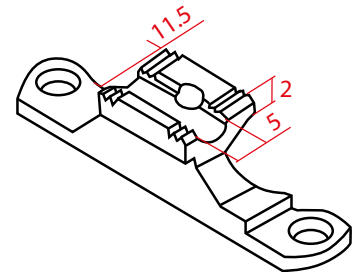

GROOVED FEED DOG FOR 5MM PIPING, TOTALLY 11.5MM WIDE

ITEM CODE

J7R00079