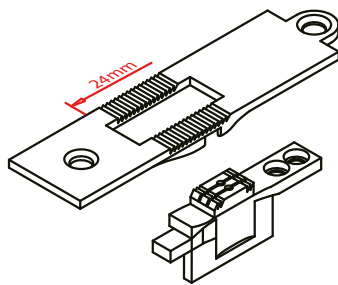

REGULAR NEEDLE PLATE AND FEED DOG SET FOR 267 DOUBLE NEEDLE MACHINE-3MM

ITEM CODE   SIZE

J7R00617   3MM