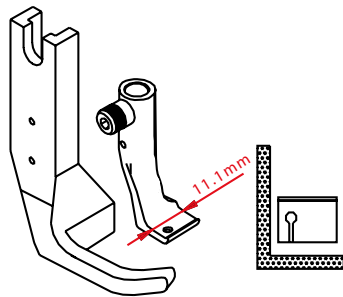

PRESSER FEET FOR BINDING, FEEDING FOOT 11.1MM WIDE

ITEM CODE

J7R00546