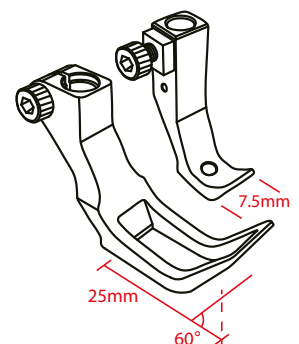

FEET SET CLIMBING OVER CROSS SEAMS

ITEM CODE

J7R00014

FEET SET CLIMBING OVER THICKER MATERIALS

ITEM CODE

J7R00015

Head rest or seam with a large drop-height *
 Must be used with J7R00133

FEET SET FOR SMALL OPERATION

ITEM CODE

J7R00016

FEET SET FOR TAPE ATTACHING TUBE

ITEM CODE

J7R00017

On feeding feed Tape width : 5MM or tailor-made

FEET SET FOR BINDING

ITEM CODE