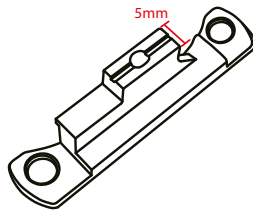

FEED DOG

ITEM CODE

J7R00010