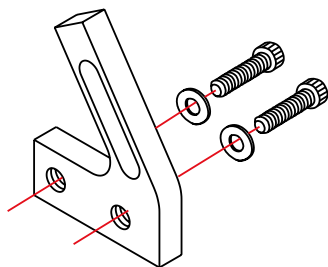

BRACKET FOR 1230I

ITEM CODE

J7R00733