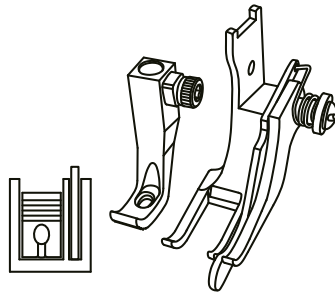

LEFT COMPENSATING GUIDE FEET

ITEM CODE	SIZE
J7R00748	3MM
J7R00749	4MM
J7R00750	5MM
J7R00751	6MM

RIGHT COMPENSATING GUIDE FEET 3MM

ITEM CODE	SIZE
J7R00752	3MM

RIGHT COMPENSATING GUIDE FEET 4MM

ITEM CODE	SIZE
J7R00753	4MM