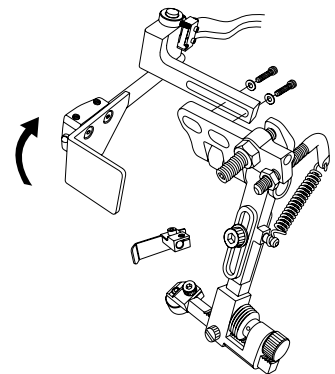

SUSPENDING GUIDE WITH EYE GUARD

ITEM CODE

J7R00724