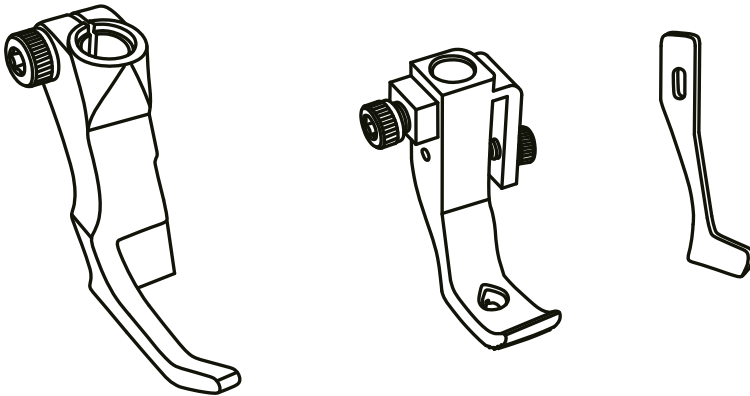

J7R00134

FEED DOG AND THROAT PLATE

ITEM CODE

J7R00135

Enable the binder and rocking with moving arm J7R00020

467/767 EDGE CUTTING GAUGE SET

ITEM CODE	SIZE
J7R00136	3.0MM
J7R00137	4.8MM

NEEDLE PLATE FOR 767-KFA-373-RAF-HP MAX STITCH LENGTH 9MM