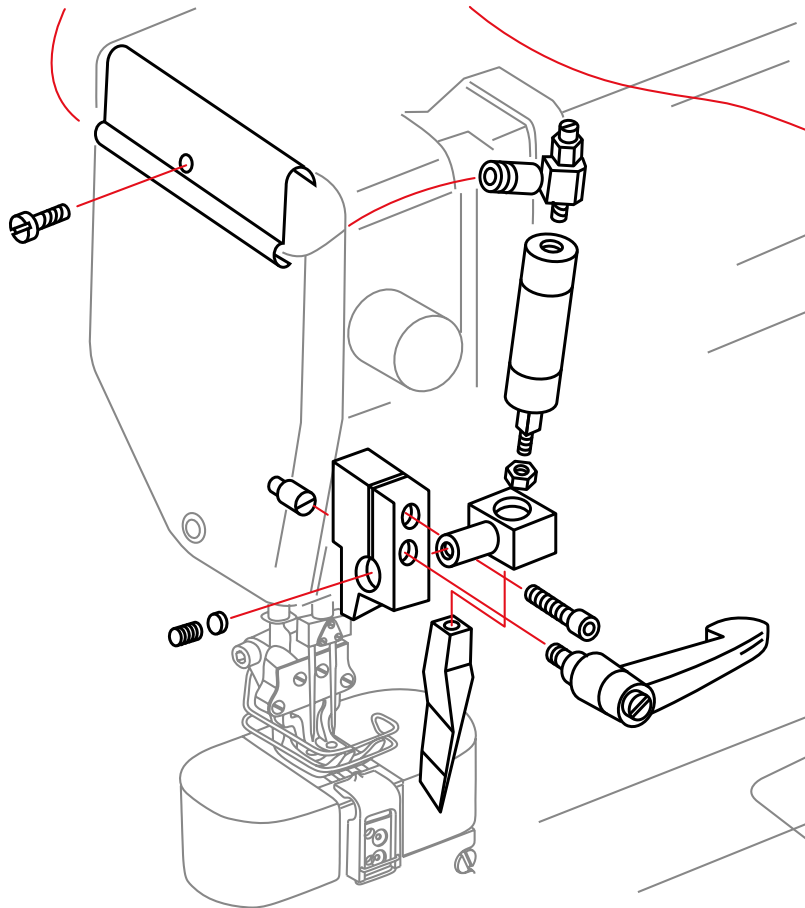

PNEUMATIC GUIDING SET FOR 768

ITEM CODE

J7R00500