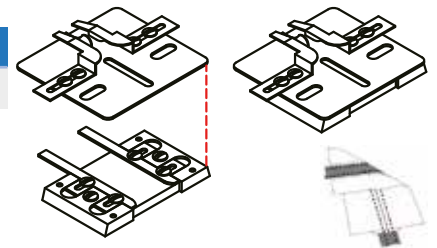

**FOR 867 - TOP: ADJUSTABLE DOWNTURN HEMMER IN
TWO SIDES. BOTTOM: ADJUSTABLE TAPE GUIDE (15-
25MM) ON FRONT SLIDE PLATE**

ITEM CODE

J7R00514