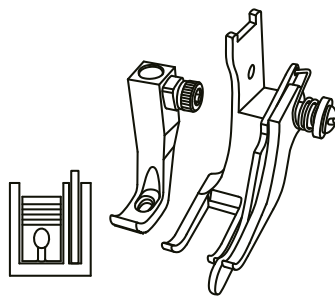

RIGHT COMPENSATING GUIDE FEET 6MM

ITEM CODE	SIZE
J7R00755	6MM