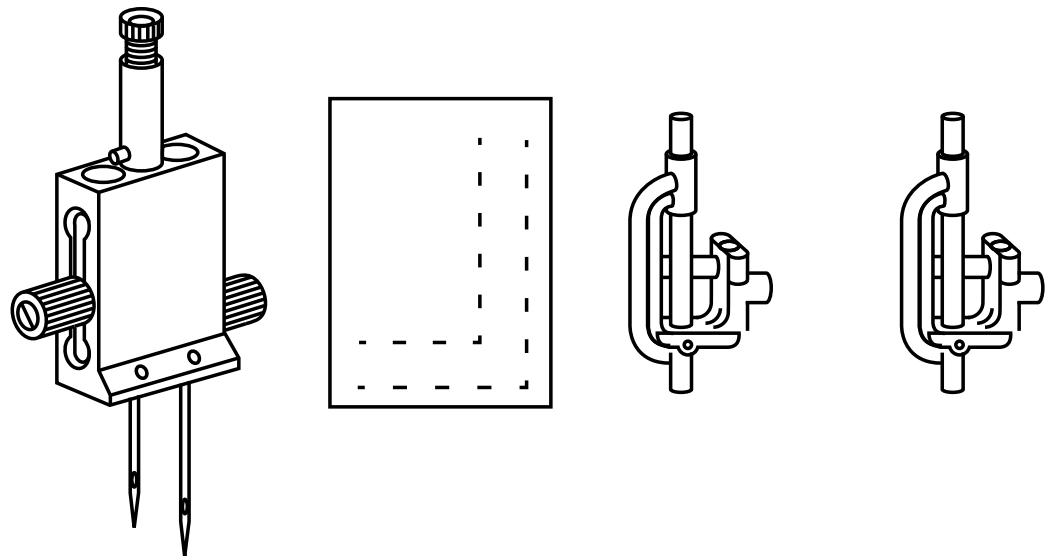

"This gauge set is a convenient solution for the user who use alternately single needle and double needle.

FLIP-UP NEEDLE CLAMP FOR DOUBLE NEEDLE

ITEM CODE	SIZE
J7R00316	6MM
J7R00317	8MM
J7R00318	10MM
J7R00319	12MM