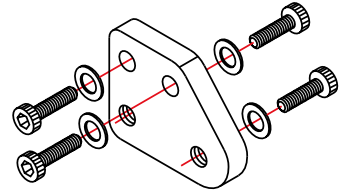

BRACKET FOR 669, 867, 868

ITEM CODE

J7R00728