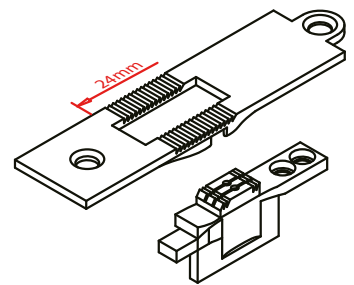

ITEM CODE SIZE

J7R00617 3MM

REGULAR NEEDLE PLATE AND FEED DOG SET FOR 267 DOUBLE NEEDLE MACHINE-4MM

ITEM CODE SIZE

J7R00618 4MM

REGULAR NEEDLE PLATE AND FEED DOG SET FOR 267 DOUBLE NEEDLE MACHINE-6MM

ITEM CODE SIZE