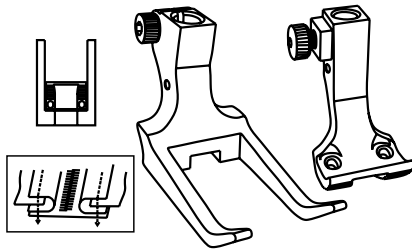

ZIPPER FEET

ITEM CODE	SIZE
J7R00227	10MM
J7R00228	12MM
J7R00229	14MM

FOR CENTER CORDING/PIPING

ITEM CODE	SIZE
J7R00230	8MM
J7R00231	10MM

Used together with J7R00525

DOUBLE NEEDLE FEET WITH RIGHT GUIDE

ITEM CODE	SIZE
J7R00234	5MM
J7R00235	6MM
J7R00236	8MM
J7R00237	10MM
J7R00238	12MM
J7R00239	14MM