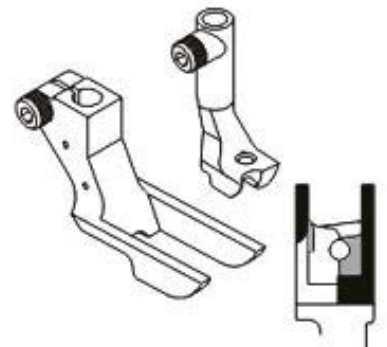

FEET SET WITH CORDING GROOVE ON THE LEFT OF THE NEEDLE

ITEM CODE SIZE

J7R00087 3MM

J7R00088 4MM

J7R00089 5MM

J7R00090 6MM

J7R00091 8MM

J7R00092 9MM