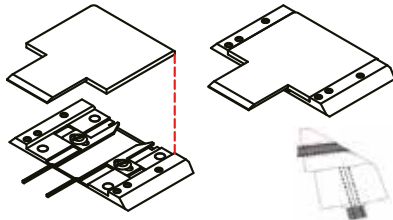

ITEM CODE

J7R00512

**TAPE GUIDE ON FRONT SLIDE PLATE FOR 867
ADJUSTABLE BETWEEN 15 AND 25MM WIDE**

ITEM CODE

J7R00513

**FOR 867 - TOP: ADJUSTABLE DOWNTURN HEMMER IN
TWO SIDES. BOTTOM: ADJUSTABLE TAPE GUIDE (15-
25MM) ON FRONT SLIDE PLATE**