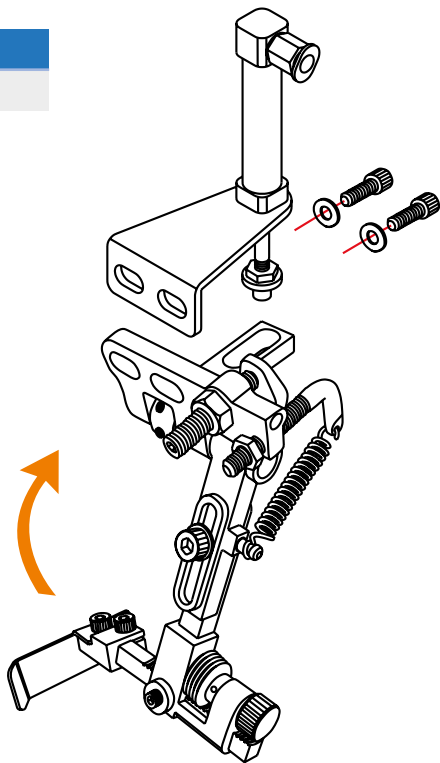

PNEUMATIC LIFTED EDGE GUIDE

ITEM CODE

J7R00507