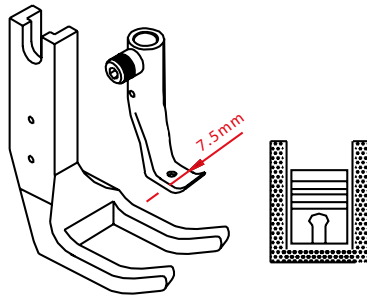

UNDER TABLE TAPE ROLLER HOLDER

ITEM CODE

J7R00543

REGULAR FEET SET, FEEDING FOOT 7.5MM WIDE

ITEM CODE

J7R00544

REGULAR FEET SET, FEEDING FOOT 6MM WIDE

ITEM CODE