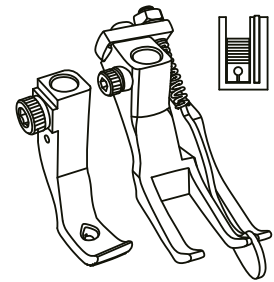

RIGHT COMPENSATING GUIDE FEET

ITEM CODE	SIZE
J7R00384	3MM
J7R00385	4MM
J7R00386	5MM
J7R00387	6MM
J7R00388	8MM
J7R00389	9MM