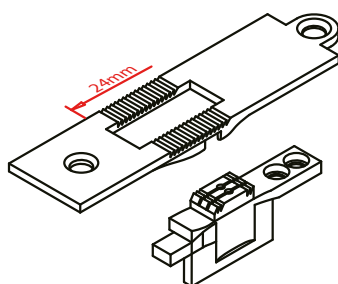

REGULAR NEEDLE PLATE AND FEED DOG SET FOR 267 DOUBLE NEEDLE MACHINE-6MM

ITEM CODE   SIZE

J7R00619   6MM