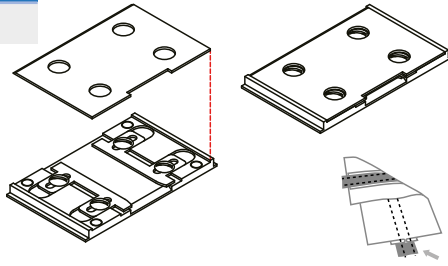

J7R00510

**TAPE GUIDE ON FRONT SLIDE PLATE FOR 467 AND 767
ADJUSTABLE BETWEEN 15 AND 25MM WIDE**

ITEM CODE

J7R00511

**FOR 767 - TOP: ADJUSTABLE DOWNTURN HEMMER IN
TWO SIDES. BOTTOM: ADJUSTABLE TAPE GUIDE
(15-25MM) ON FRONT SLIDE PLATE**