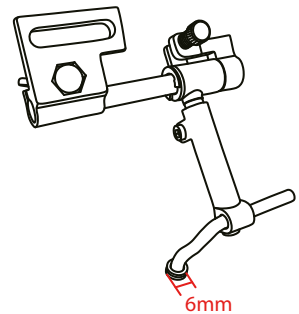

ITEM CODE

J7R00720

TWO STEPS ADJUSTABLE GUIDE MAXIMUM ADJUSTING RANGE BETWEEN TWO STEPS = 16MM

ITEM CODE

J7R00721

6MM DIAMETER ROLLER GUIDE

ITEM CODE

J7R00722