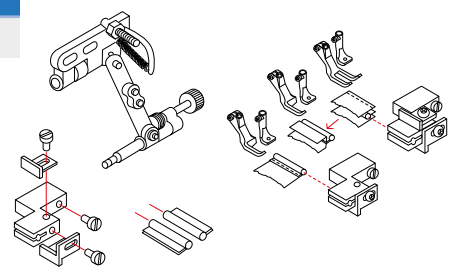

J7R00725

The guide is free adjustable. The cord can be inserted at the right or left side of the guide

Aplicable for: Feet Sets J7R00(087~116)

FREE ADJUSTABLE GUIDE

ITEM CODE

J7R00718

"The guide is free adjustable. The cord can be inserted at the right or left side of the guide"