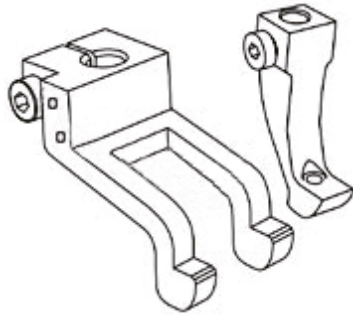

FEET SET CLIMBING OVER CROSS SEAMS

ITEM CODE

J7R00014

FEET SET CLIMBING OVER THICKER MATERIALS

ITEM CODE

J7R00015

Head rest or seam with a large drop-height *
 Must be used with J7R00133

FEET SET FOR SMALL OPERATION

ITEM CODE

J7R00016

FEET SET FOR TAPE ATTACHING TUBE

ITEM CODE

J7R00017

On feeding feed Tape width : 5MM or tailor-made

FEET SET FOR BINDING

ITEM CODE