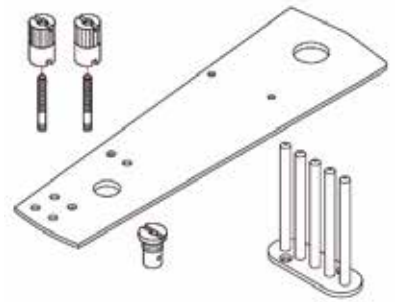

ITEM CODE

J7R00613

ARM COVER FOR BINDING ON 69 MACHINE

ITEM CODE

J7R00614

Use together with J7R01151, J7R01152 or J7R01153 Binder

REGULAR NEEDLE PLATE AND FEED DOG SET

ITEM CODE