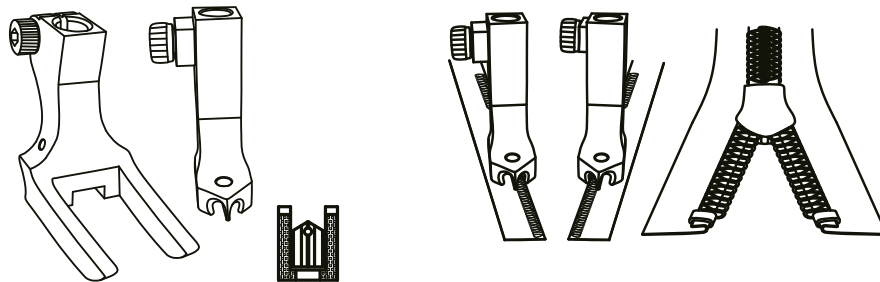

J7R00018

Working together with J7R00019
needle plate & feed dog and
J7R00020

for LU 2800 series please use
J7R00403

FEET FOR INVISIBLE ZIPPER

ITEM CODE

J7R00021

Used together with J7R00525

LEFT CORDING FEET FOR CLIMBING CROSS SEAMS