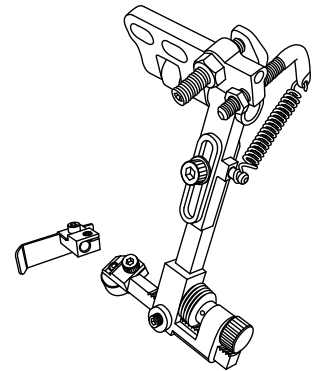

MAXIMUM ADJUSTABLE HEIGHT: 100MM LONG STRAIGHT GUIDE & 14MM DIAMETER ROLLER GUIDE

ITEM CODE

J7R00715

EXTRA LONG GUIDING 120MM

ITEM CODE

J7R00716

4MM AND 11MM DIAMETER ROLLER GUIDE

ITEM CODE