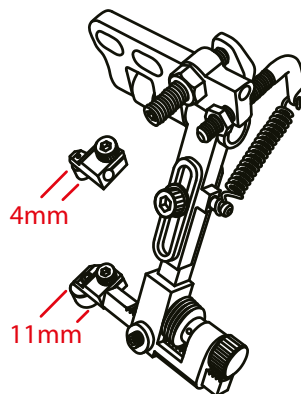

4MM AND 11MM DIAMETER ROLLER GUIDE

ITEM CODE

J7R00717