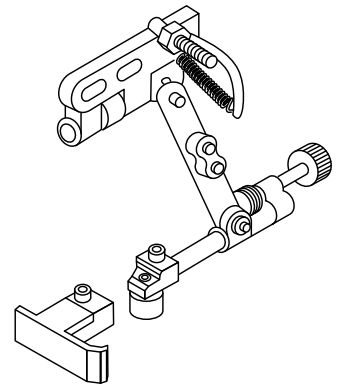

LONG STRAIGHT GUIDE & 14MM DIA. ROLLER GUIDE

ITEM CODE

J7R00712