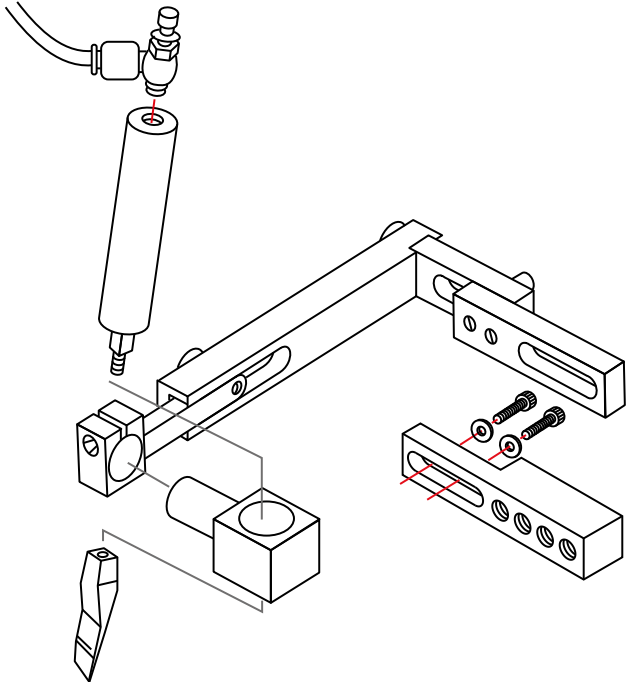

GUIDING KNIFE FOR DECORATIVE TOPSTITCHING

ITEM CODE

J7R00502

GUIDING KNIFE FOR DECORATIVE TOPSTITCHING WITH PIPING

ITEM CODE

J7R00504

PNEUMATIC LIFTED EDGE GUIDE

ITEM CODE