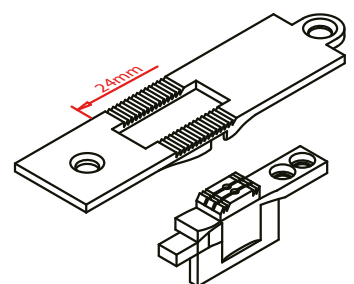

REGULAR NEEDLE PLATE AND FEED DOG SET FOR 267 DOUBLE NEEDLE MACHINE-8MM

ITEM CODE   SIZE

J7R00620   8MM