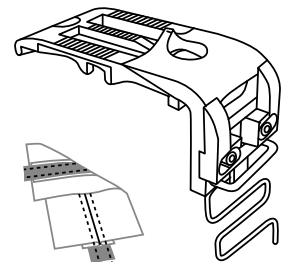

NEEDLE PLATE WITH ADJUSTABLE TAPE GUIDE STICH LENGHT 11MM

ITEM CODE	SIZE
J7R00855	6MM
J7R00856	8MM
J7R00857	10MM
J7R00858	12MM