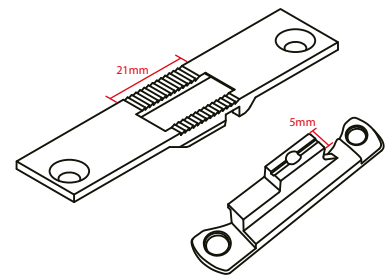

SET FOR NARROW OPERATIONS

ITEM CODE

J7R00132

Must be used with J7R00006,
J7R00007, J7R00008