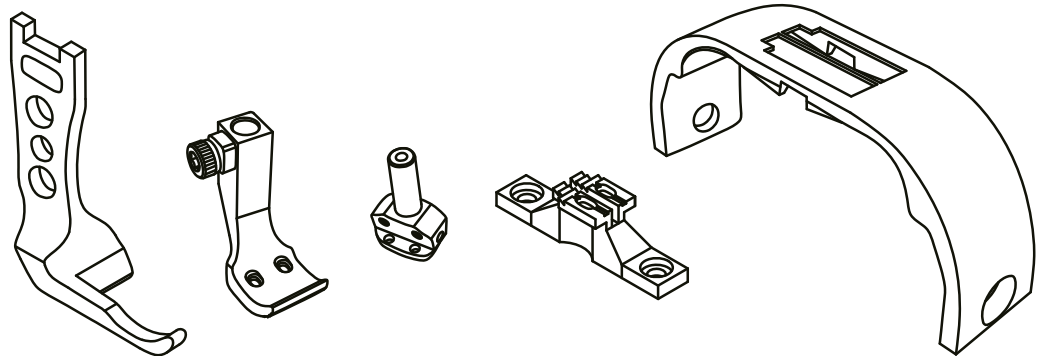

DOUBLE NEEDLE GAUGE SET FOR 346

ITEM CODE	SIZE
J7R00785	3.2MM
J7R00786	4.8MM
J7R00787	6.4MM