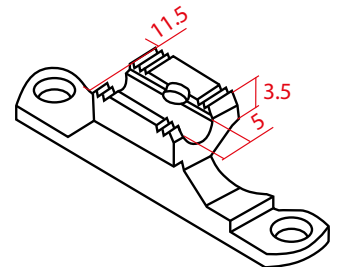

GROOVED FEED DOG FOR LARGER PIPING

ITEM CODE   SIZE

J7R00081   6MM

J7R00082   9MM