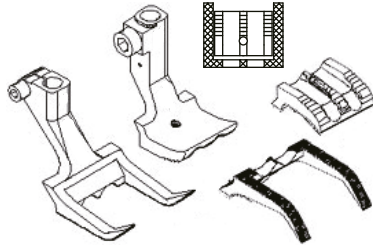

**FEET SET FOR DOUBLE PIPING GROOVE,
NEEDLE HOLE IN THE MIDDLE**

ITEM CODE
J7R00117