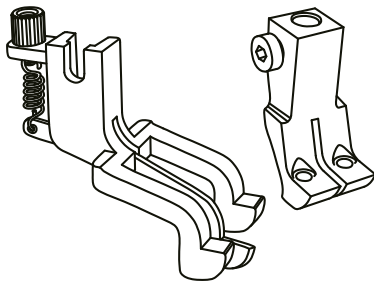

FEEDING FOOT WITH CENTER GUIDE 10MM

ITEM CODE
J7R00601

DOUBLE NEEDLE FEET SET WITH CENTER GUIDE

ITEM CODE	SIZE
J7R00602	6MM
J7R00603	8MM
J7R00604	10MM
J7R00605	12MM

FOR SMALL OPERATION WITH CENTER GUIDE

ITEM CODE	SIZE
J7R00606	6MM
J7R00607	8MM
J7R00608	10MM
J7R00609	12MM