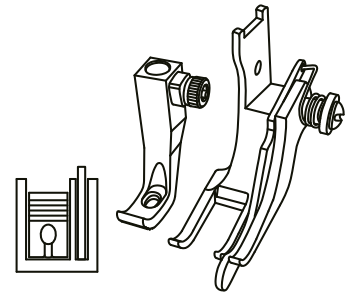

RIGHT COMPENSATING GUIDE FEET 5MM

ITEM CODE	SIZE
J7R00754	5MM