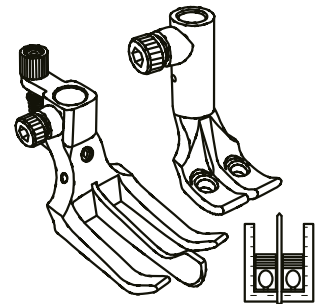

SPRING TYPE CENTER GUIDE FEET SET

ITEM CODE	SIZE
J7R00338	5MM
J7R00339	6MM
J7R00340	8MM
J7R00341	10MM
J7R00342	12MM
J7R00343	14MM
J7R00344	16MM