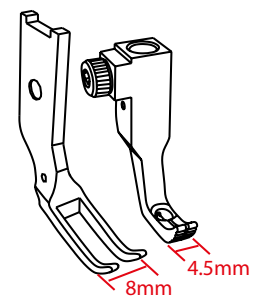

PRESSER FOOT WIDTH 8MM FEEDING FOOT WIDTH 4,5MM

ITEM CODE

J7R00745