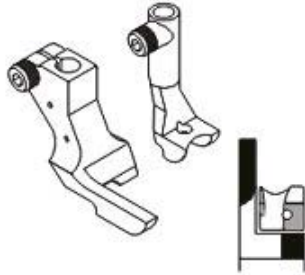

FEET SET WITH CORDING GROOVE ON THE LEFT OF THE NEEDLE

ITEM CODE	SIZE
J7R00093	3MM
J7R00094	4MM
J7R00095	5MM
J7R00096	6MM
J7R00097	8MM
J7R00098	9MM