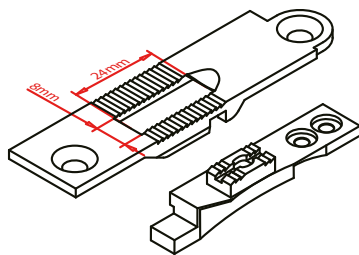

REGULAR NEEDLE PLATE AND FEED DOG SET

ITEM CODE

J7R00615