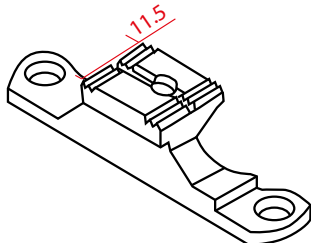

GROOVED FEED DOG FOR 5MM PIPING, TOTALLY 11.5MM WIDE

ITEM CODE

J7R00079

FEED DOG FOR PIPING, 11.5MM WIDE

ITEM CODE

J7R00080

GROOVED FEED DOG FOR LARGER PIPING

ITEM CODE SIZE