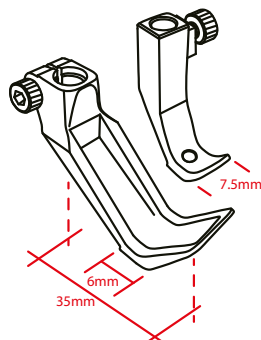

FEET SET CLIMBING OVER CROSS SEAMS

ITEM CODE

J7R00014