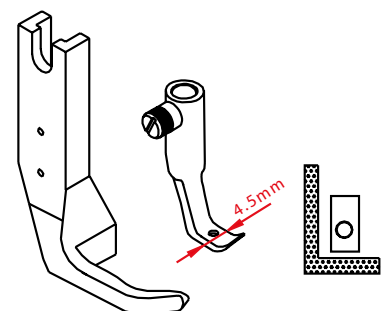

NARROWER FEET SET FOR ZIPPING

ITEM CODE

J7R00551

Use together with J7R00612

Use together with J7R00612