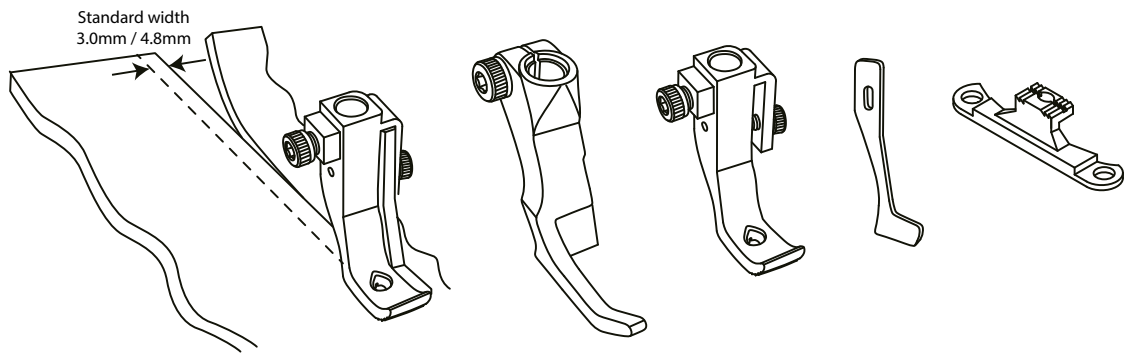

EDGE CUTTING GAUGE

ITEM CODE	SIZE
J7R00410	3MM
J7R00411	4.8MM