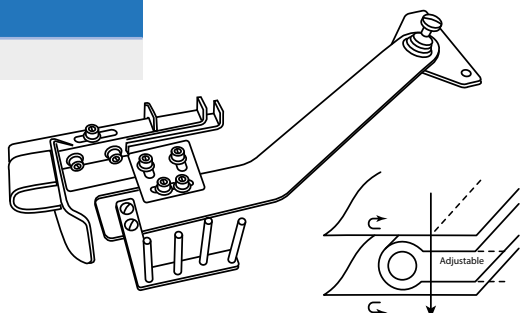

WELTING ATTACHMENT

ITEM CODE

J7R00517

Used together with J7R00078 piping feet