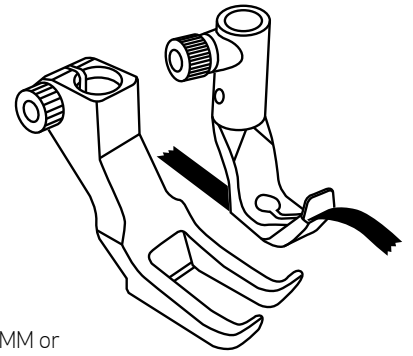

ITEM CODE

J7R00016

FEET SET FOR TAPE ATTACHING TUBE

ITEM CODE

J7R00017

On feeding feed Tape width : 5MM or tailor-made

FEET SET FOR BINDING

ITEM CODE