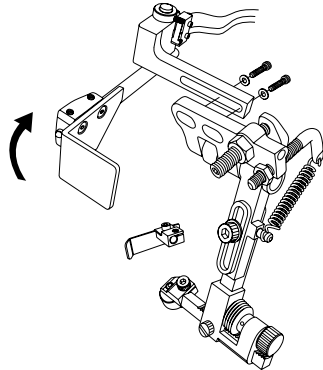

MAXIMUM ADJUSTABLE HEIGHT: 100MM LONG STRAIGHT GUIDE & 14MM DIAMETER ROLLER GUIDE

ITEM CODE

J7R00715

EXTRA LONG GUIDING 120MM

ITEM CODE

J7R00716

4MM AND 11MM DIAMETER ROLLER GUIDE

ITEM CODE