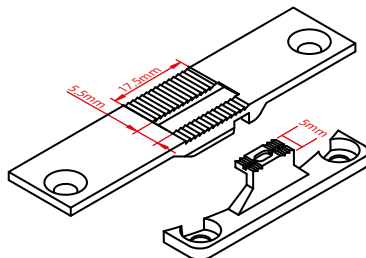

SET FOR UPTURNED MATERIAL

ITEM CODE

J7R00133

Head rest or seam with a large drop-height
* Must be used with J7R00011 presser feet