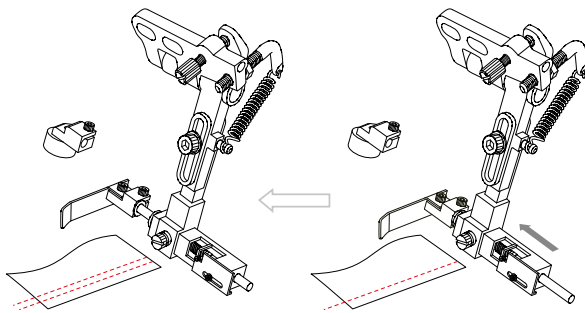

ITEM CODE

J7R00720

TWO STEPS ADJUSTABLE GUIDE MAXIMUM ADJUSTING RANGE BETWEEN TWO STEPS = 16MM

ITEM CODE

J7R00721

6MM DIAMETER ROLLER GUIDE

ITEM CODE

J7R00722