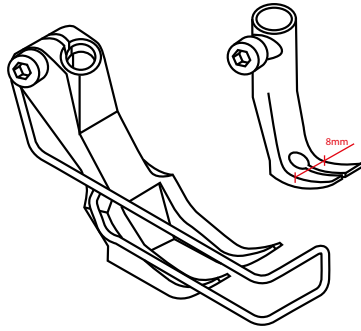

J7R

J7R ATTACHMENTS |

FEEDING FOOT WIDTH: 8MM

ITEM CODE

J7R00000

FEEDING FOOT WIDTH: 5.8MM

ITEM CODE

J7R00001

FEEDING FOOT WIDTH: 12.2MM FOR BINDING

ITEM CODE

J7R00002

LEFT CORDING FEET SET

ITEM CODE

J7R00003

RIGHT CORDING FEET SET

ITEM CODE