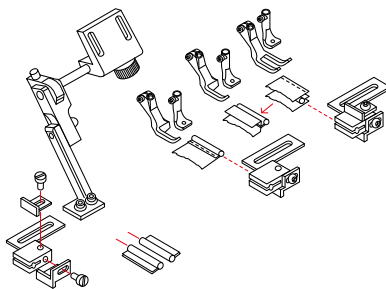

J7R00725

The guide is free adjustable. The cord can be inserted at the right or left side of the guide

Aplicable for: Feet Sets J7R00(087~116)

FREE ADJUSTABLE GUIDE

ITEM CODE

J7R00718

"The guide is free adjustable. The cord can be inserted at the right or left side of the guide"