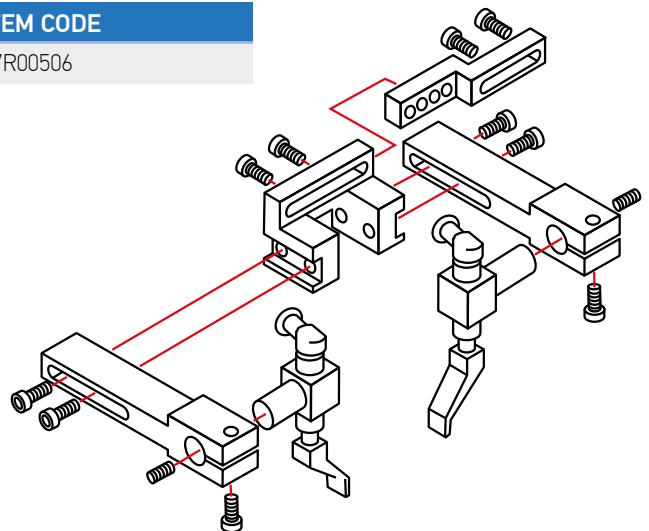

PNEUMATIC GUIDE

ITEM CODE

J7R00506