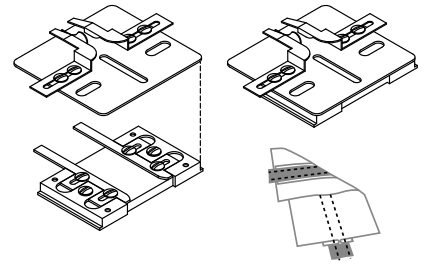

**FOR 767 - TOP: ADJUSTABLE DOWNTURN HEMMER IN
TWO SIDES. BOTTOM: ADJUSTABLE TAPE GUIDE
(15-25MM) ON FRONT SLIDE PLATE**

ITEM CODE

J7R00512