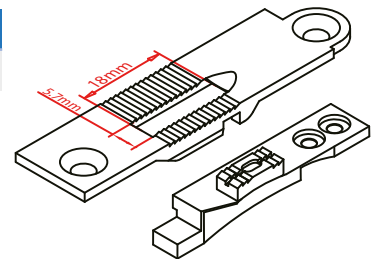

FOR UPTURNED MATERIAL, HEAD REST OR SEAM WITH A LARGE DROP-HEIGHT

ITEM CODE

J7R00616